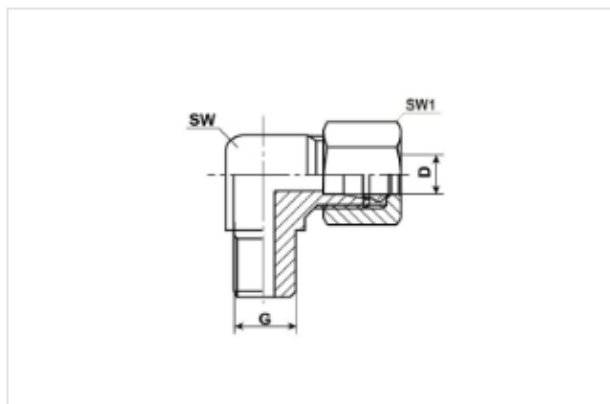

SEPARATING SURFACES SINCE '76

COMPRESSION FITTINGS - ELBOW SCREW

Steel zinc / steel zinc-nickel / Cr-VI free

Item No.	Description	D	G	SW	SW1	Serie	Bag	Box
104-101	WE04-LL M6x1	4	6 x 1 tap	9	10	LL	50	500
104-102	WE04-LL M8x1	4	8 x 1 tap	9	10	LL	50	500
104-102-8x1,25	WE04-LL M8x1,25	4	8 x 1,25 tap	9	10	LL	50	500
104-103	WE04-LL M10x1	4	10 x 1 tap	11	10	LL	50	500
104-104	WE04-LL R1/8BSPT	4	R 1/8 BSP / tap	11	10	LL	50	500
106-101	WE06-LL M6x1	6	6 x 1 tap	11	12	LL	100	500
106-102	WE06-LL M8x1	6	8 x 1 tap	11	12	LL	100	500
106-102-8x1,25	WE06-LL M8x1,25	6	8 x 1,25 tap	11	12	LL	100	500
106-103	WE06-LL M10x1	6	10 x 1 tap	11	12	LL	100	500
106-103-L	WE06-L M10x1	6	10 x 1 tap	12	14	L	50	500
106-104	WE06-LL R1/8BSPT	6	R 1/8 BSP / tap	11	12	LL	100	500
106-104-L	WE06-L R1/8BSPT	6	R 1/8 BSP / tap	12	14	L	50	500
106-105-L	WE06-L R1/4BSPT	6	R 1/4 BSP / tap	12	14	L	50	500
106-104-NPT	WE06-LL 1/8NPT	6	1/8 NPT	11	12	LL	100	500
1010-005	WE06-LL1/4-28UNF	6	14 - 28 UNF	11	12	LL	100	500
108-103	WE08-LL M10x1	8	10x1 / tap	12	14	LL	50	500
108-104	WE08-LL R1/8BSPT	8	R 1/8 BSP / tap	12	14	LL	50	500
108-104-L	WE08-L R1/8BSPT	8	R 1/8 BSP / tap	12	14	L	50	500
108-105-L	WE08-L R1/4BSPT	8	R 1/4 BSP / tap	12	17	L	50	500
110-105-L	WE10-L R1/4BSPT	10	R 1/4 BSP / tap	14	19	L	50	250